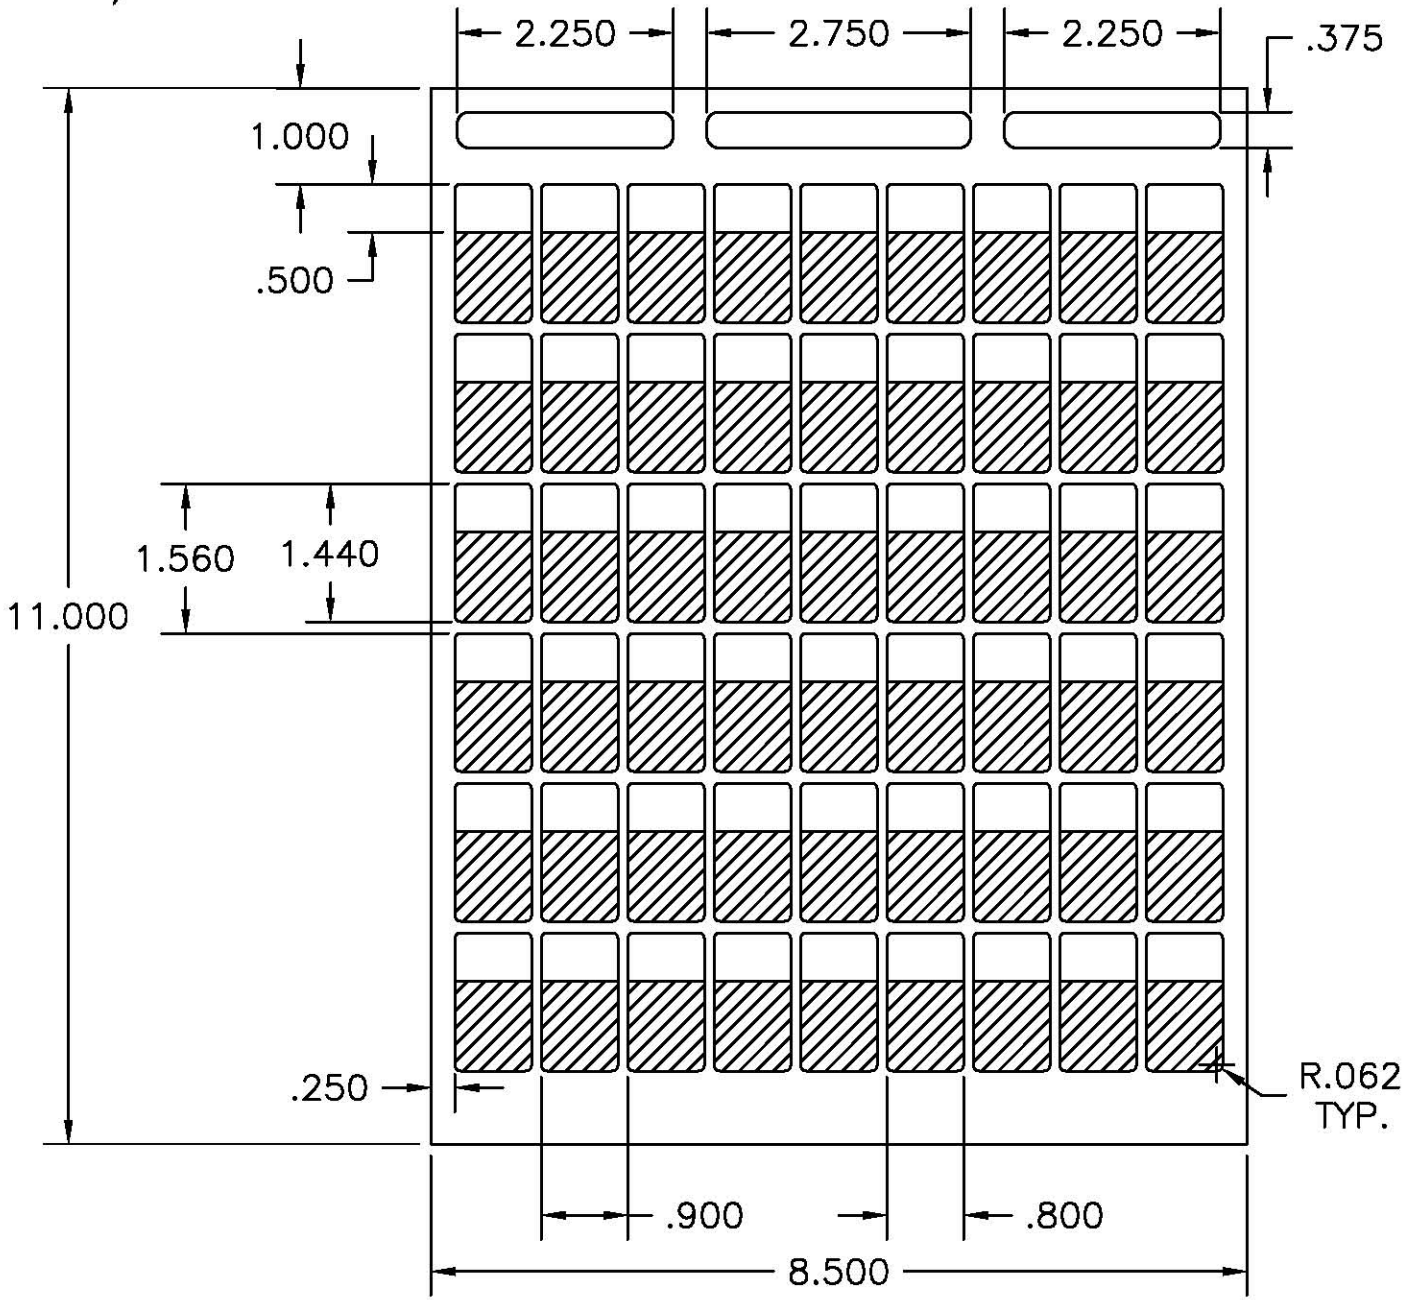

REVISION	DATE	NOTES	BY
-	-	-	-

WIDTH 0.80
 HEIGHT 1.44
 WRITE-ON HT 0.50
 HR 0.90
 VR 1.56
 WEB WIDTH 8.5 X 11
 LEFT MARGIN 0.25
 TOP MARGIN 1.00
 DIE # 81
 LABELS/SHEET 54

LSL-81

 © www.ncusa.com	MADE IN  U. S. A.	Telecommunications System Integration Network cabling	DRAWING NUMBER LSL-81
	DESCRIPTION LSL-81	SCALE 1:2 MATERIAL	