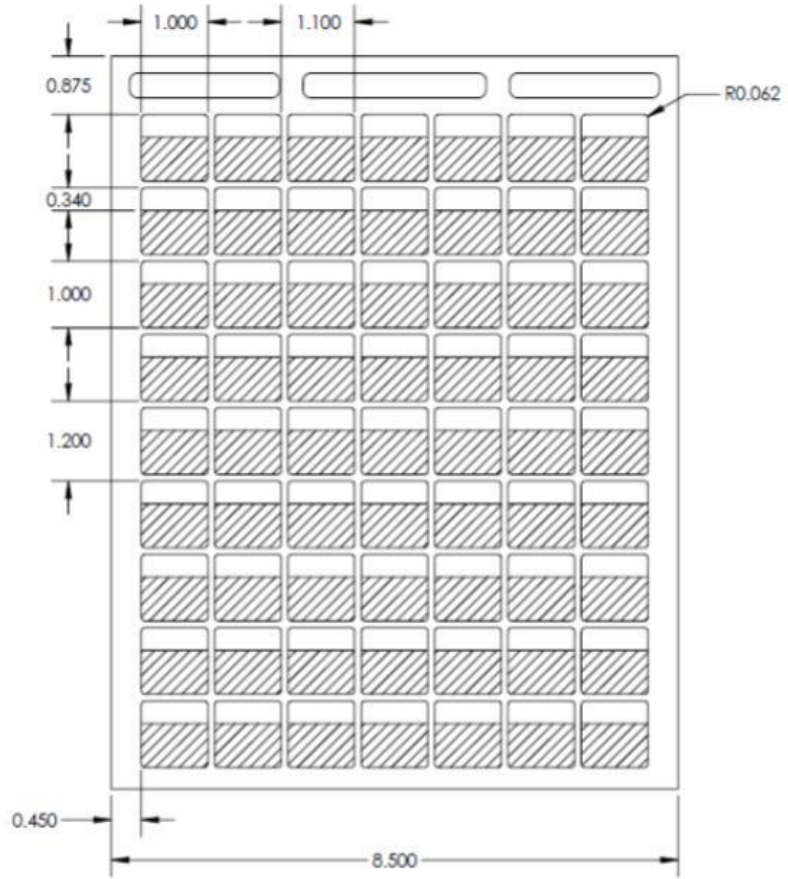

REVISIONS			
REV.	DESCRIPTION	DATE	APPROVED

 Clear

DIMENSIONS ARE IN INCHES
 TOLERANCES:
 LABEL DIMENSIONS: ± 0.002
 PRINT HEIGHT: ± 0.001
 WEB WIDTH: ± 0.001
 ANGLES: $\pm 0.1^\circ$

LSL-76

Description:	Laser Printable Self Laminating Label	Width:	1	Left Margin:	.45	PROPRIETARY AND CONFIDENTIAL		
Material:	602	Liner:	77 lb.	Height:	1		Top Margin:	0.875
Min Diameter:	0.108	Max Diameter:	0.210	Write on Height:	.34		Sheet Size:	8.5 x 11
Date:	8/13/2014	Drawn By:	K. Slocum	Horizontal Repeat:	1.1		Labels per Sheet:	60
Dwg. Number:	LSL-76	Vertical Repeat:	1.1	Scale:	1:2			